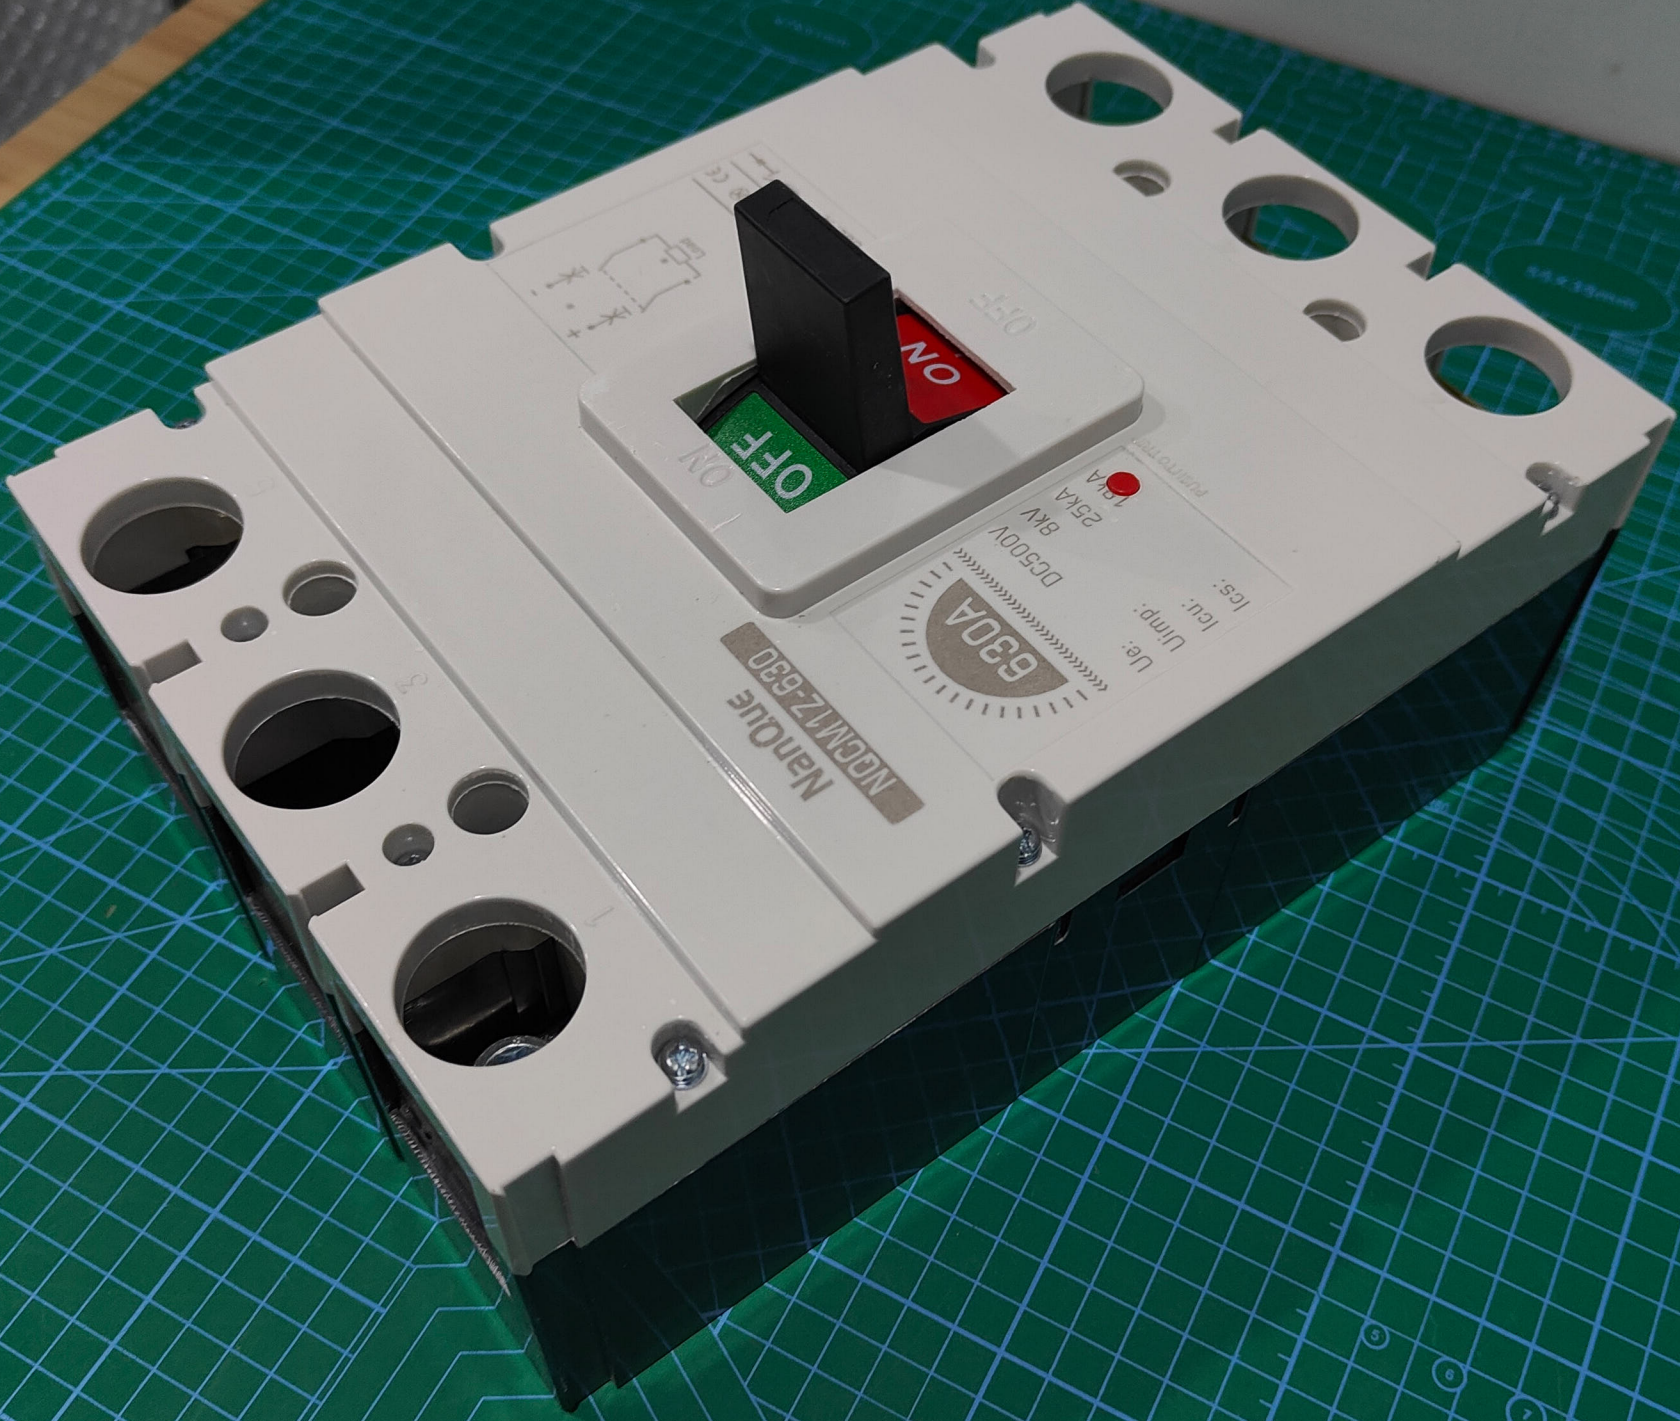

Nanque
NGCM1Z-630

630A

DC600V
25kA
8kV

Ics:
Icu:
Uimp:
Ue:

OFF
ON