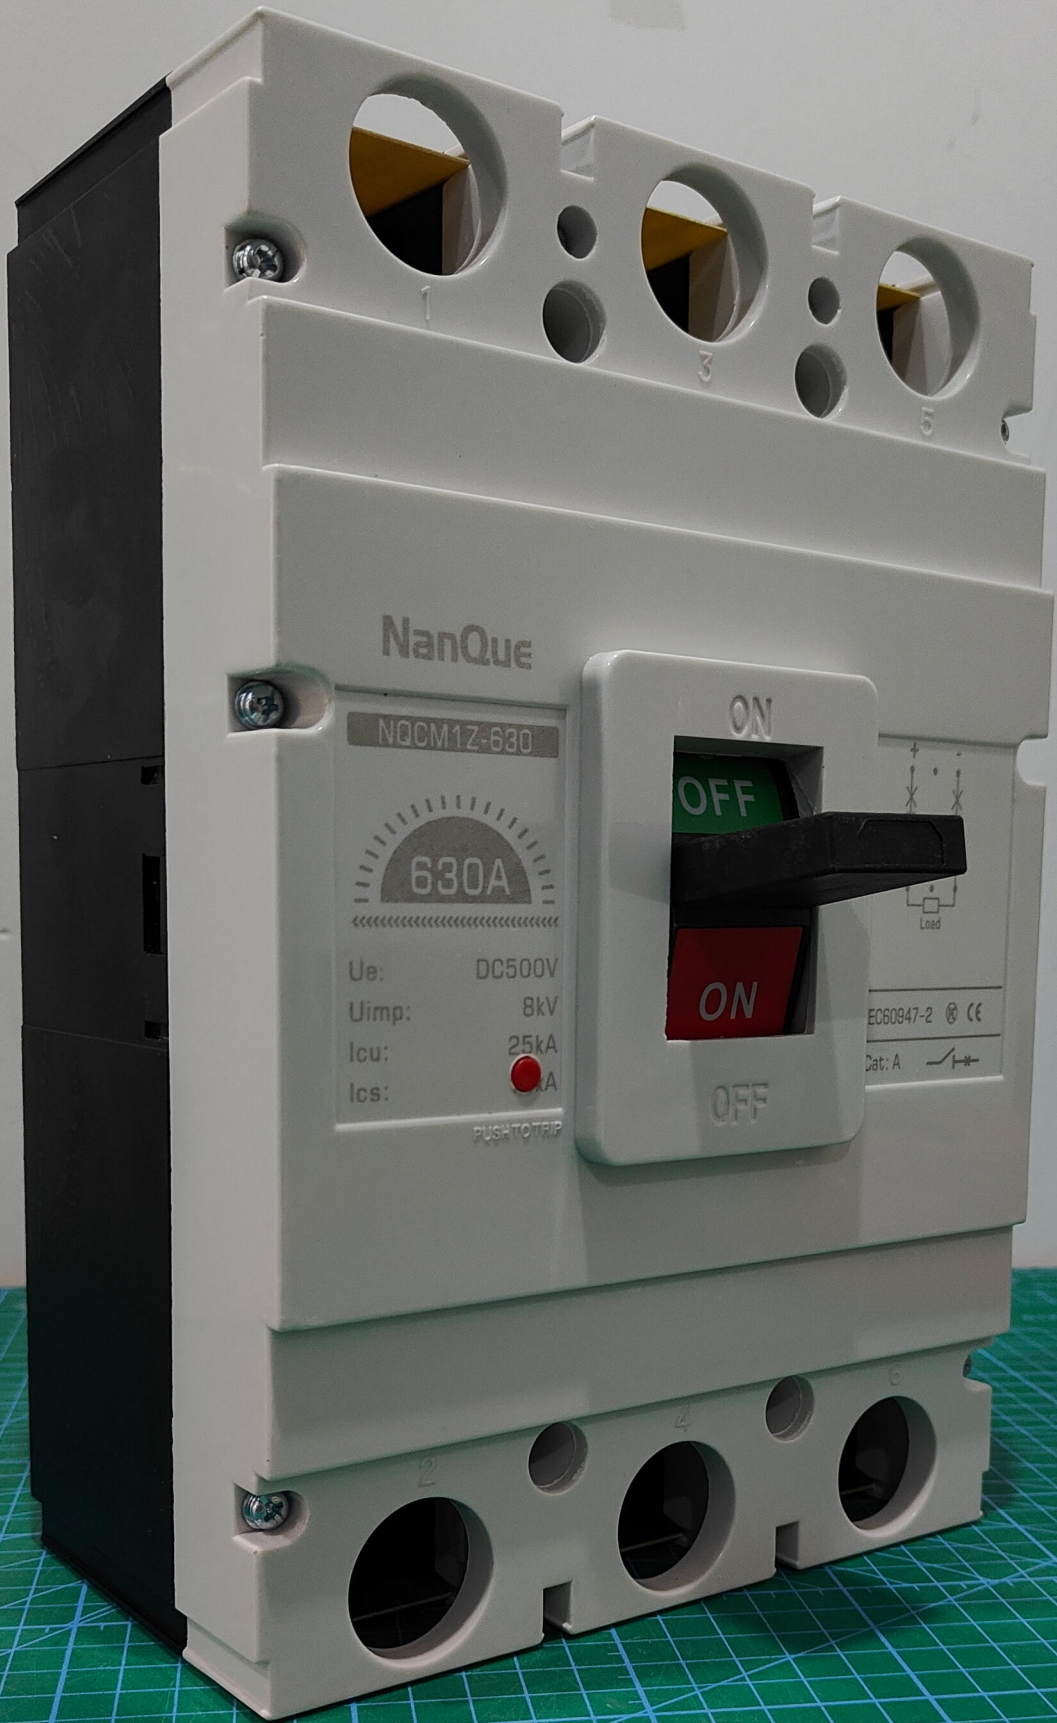

Ue: DC500V
Uimp: 8kV
Icu: 25kA
Ics: 18kA

FUSIBLE TRIP

IEC60947-2

Cat: A

10
20

27

NanQue

NOCM1Z-630

630A

Ue: DC500V
Uimp: 8kV
Icu: 25kA
Ics: 10kA

PUSH TO TRIP

ON

OFF

ON

OFF

EC60847-2