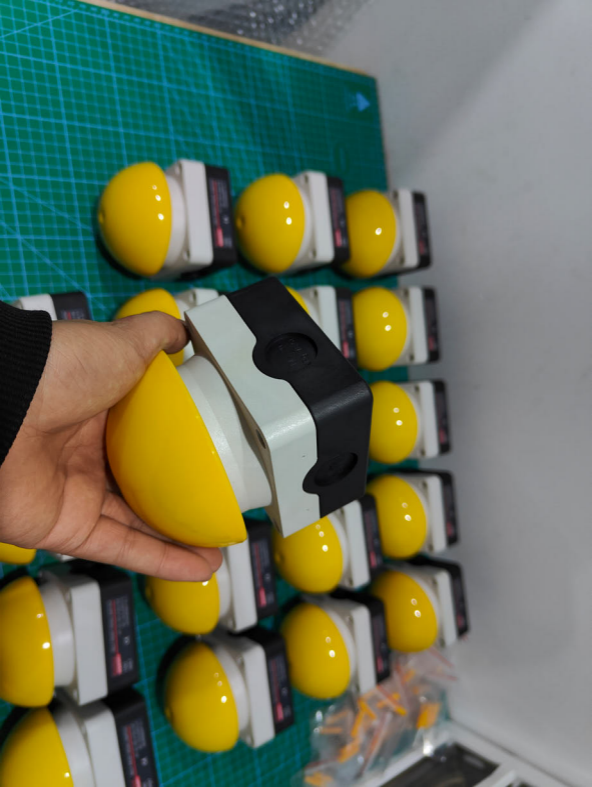

ADDRESS

1.5 A  
125 V AC  
IP67  
CE  
SELF-RESTORING SWITCH  
1000000  
IP67

1.5 A  
125 V AC  
IP67  
CE  
SELF-RESTORING SWITCH  
1000000  
IP67

1.5 A  
125 V AC  
IP67  
CE  
SELF-RESTORING SWITCH  
1000000  
IP67

1.5 A  
125 V AC  
IP67  
CE  
SELF-RESTORING SWITCH  
1000000  
IP67

1.5 A  
125 V AC  
IP67  
CE  
SELF-RESTORING SWITCH  
1000000  
IP67

1.5 A  
125 V AC  
IP67  
CE  
SELF-RESTORING SWITCH  
1000000  
IP67