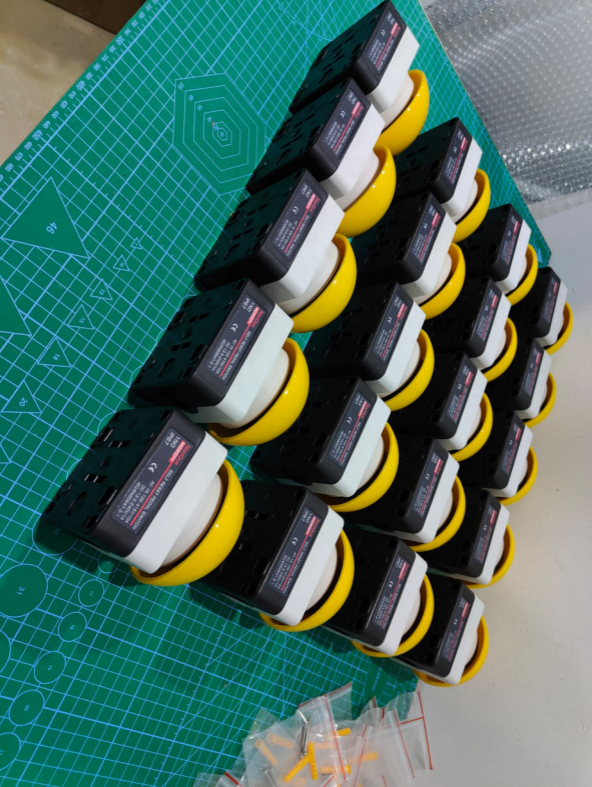

NanQue  
NOWSPK

SELF RESET PEDAL SWITCH

1NO  
IP67

AC-15-100-415V/10A  
DC-13.5-240V/1A  
IEC/EN60947-5-1

RESEARCH Robotics - SELF-HEATING PROTECTIVE THERMISTOR  
10007  
CE  
REV. 02/13/16 (REV. 4/15/16)

ADDRESS

1.5 A  
125 V AC  
IP67  
CE  
SELF-RESTORING SWITCH  
1000000  
IP67

1.5 A  
125 V AC  
IP67  
CE  
SELF-RESTORING SWITCH  
1000000  
IP67

1.5 A  
125 V AC  
IP67  
CE  
SELF-RESTORING SWITCH  
1000000  
IP67

1.5 A  
125 V AC  
IP67  
CE  
SELF-RESTORING SWITCH  
1000000  
IP67

1.5 A  
125 V AC  
IP67  
CE  
SELF-RESTORING SWITCH  
1000000  
IP67

1.5 A  
125 V AC  
IP67  
CE  
SELF-RESTORING SWITCH  
1000000  
IP67